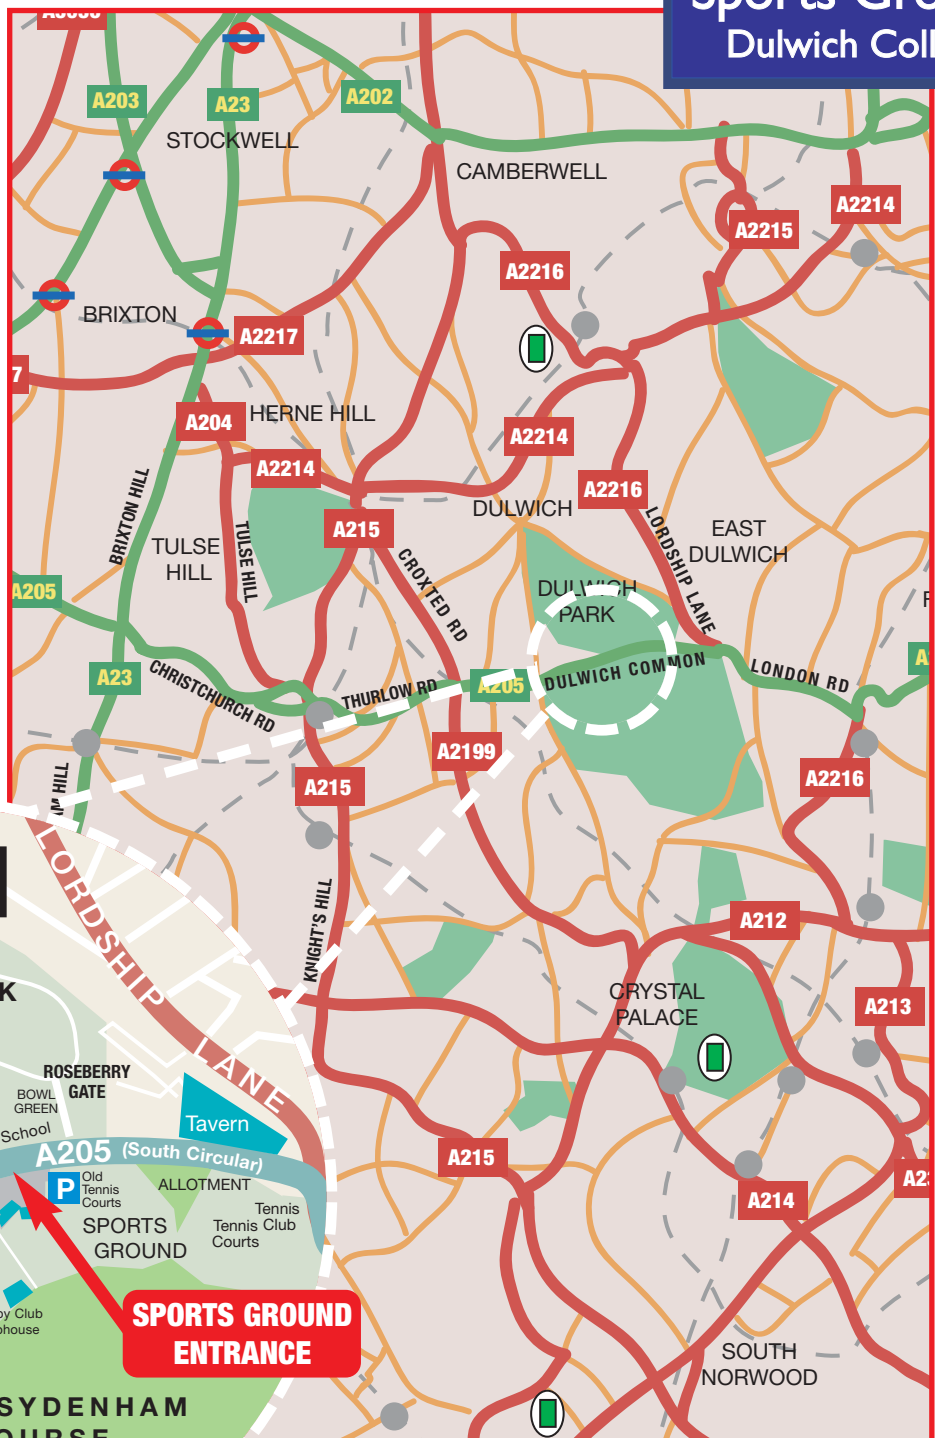

Match day contacts

Under 11s
Greg Cruttwell
07763 581 523

Under 13s
Grenville Fox
07958 575 607

Under 14s
Matthew Taylor
07795 316 170